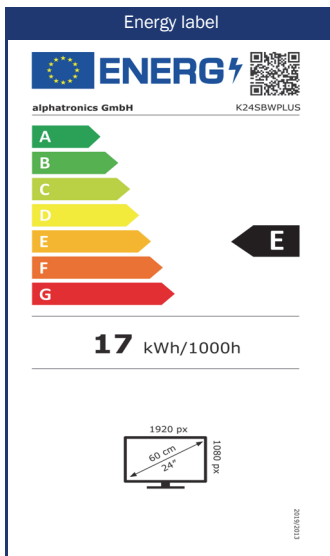

#### Focus on the display (panel)

Experience our displays in the highest quality. With impressive features such as a wide angle of 178° horizontally and vertically, pixel error class 0 (no pixel errors allowed) and a matt surface, we always guarantee you a flawless image, no matter what the conditions.

**GERMAN QUALITY**  
- SINCE 1999 -  
ASSEMBLED IN GERMANY

Model	K24SBWPLUS	
SMART	SMART platform <sup>2</sup>	webOS Hub <sup>5</sup>
	Netrange <sup>1</sup>	-
	APP Store	Content Store
UPDATE	OTA (Over The Air) update	•
	Manual update via USB	-
POWER SUPPLY	Input voltage	10,5 - 30 V DC
	On/off switch	•
	Power consumption kWh/1000h	17
	Power consumption standby	< 0.5 W
	Energy efficiency class	E
FEATURES	Sleep timer	•
	Graphical OSD menu	english / multilingual
	Parental control	•
	LG Channels / LG Fitness	• / -
	Smart Home: Matter IoT	-
	Apple AirPlay / HomeKit <sup>6</sup>	- / -
	PROTECTION	Corrosion protected electronics
	Overvoltage protection	•
	Reverse polarity protection	•
GENERAL	Dimensions with base (W x H x D)	551 x 365 x 175 mm
	Dimensions without base (W x H x D)	551 x 325 x 54 mm
	Weight (with/without base in kg)	3.90 kg / 3.70 kg
	Housing color	anthracite brushed
	VESA standard	100 x 100 mm
ACCESSORIES <sup>3</sup>	TV set, remote control, DVB-T antenna, 12V cigarette lighter cable, Mounting accessories, instruction manual	
CERTIFICATES	CE, UKCA, ECE-R10 (E24*10R06/02*4762*00)	
EAN CODE	Product ID	<b>K24SBWPLUS</b>
	Internal item number	990763
	EAN	4260037134314