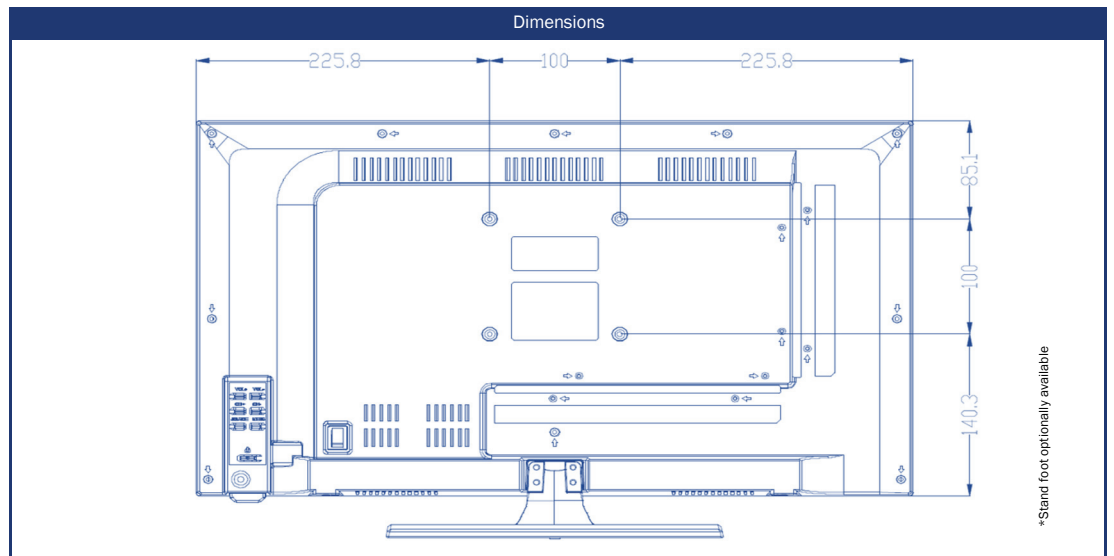

**GERMAN QUALITY**  
- SINCE 1999 -  
ASSEMBLED IN GERMANY

Model	K24SBWPLUS	
SMART	SMART platform <sup>2</sup>	webOS Hub <sup>5</sup>
	Netrange <sup>1</sup>	-
	APP Store	Content Store
UPDATE	OTA (Over The Air) update	•
	Manual update via USB	-
POWER SUPPLY	Input voltage	10,5 - 30 V DC
	On/off switch	•
	Power consumption kWh/1000h	17
	Power consumption standby	< 0.5 W
	Energy efficiency class	E
FEATURES	Sleep timer	•
	Graphical OSD menu	english / multilingual
	Parental control	•
	LG Channels / LG Fitness	• / -
	Smart Home: Matter IoT	-
	Apple AirPlay / HomeKit <sup>6</sup>	- / -
	PROTECTION	Corrosion protected electronics
	Overvoltage protection	•
	Reverse polarity protection	•
GENERAL	Dimensions with base (W x H x D)	551 x 365 x 175 mm
	Dimensions without base (W x H x D)	551 x 325 x 54 mm
	Weight (with/without base in kg)	3.90 kg / 3.70 kg
	Housing color	anthracite brushed
	VESA standard	100 x 100 mm
ACCESSORIES <sup>3</sup>	TV set, remote control, DVB-T antenna, 12V cigarette lighter cable, Mounting accessories, instruction manual	
CERTIFICATES	CE, UKCA, ECE-R10 (E24*10R06/02*4762*00)	
EAN CODE	Product ID	<b>K24SBWPLUS</b>
	Internal item number	990763
	EAN	4260037134314